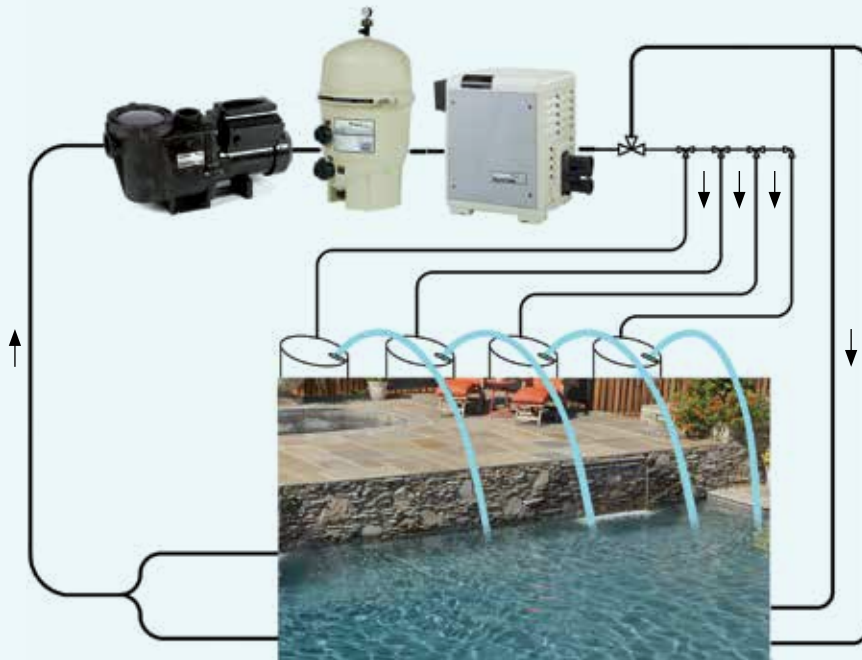

TYPICAL LAMINAR INSTALLATION