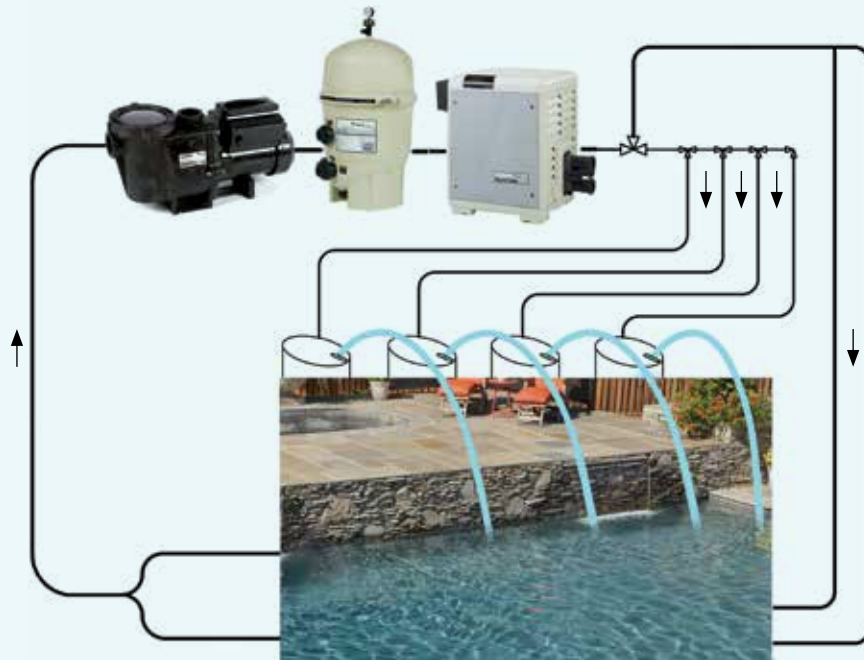

TYPICAL LAMINAR INSTALLATION