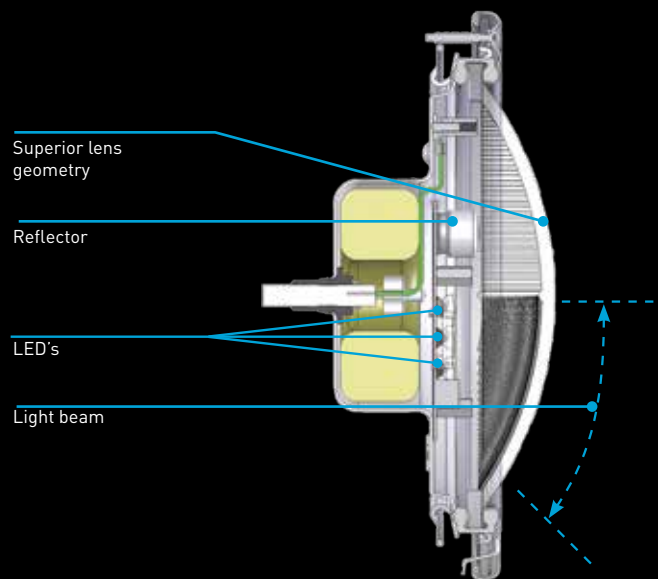

INTRODUCING COLORFUL POOLSIGHT NIGHTS

IntelliBrite 5g color-changing pool and spa lights feature LED technology - the wave of the future in energy efficiency, lifetime value, quality of light and the ability to control it.

- The brightest and most efficient underwater LED light available.
- Energy efficient - up to 82 % less energy consumption made possible by a custom reflector and unique lens design to eliminate glare and hot spots in the pool.
- Lens can rotate to 180 degrees to provide wide or narrow beam pattern.
- A vibrant spectrum of colors and light shows available.

With IntelliBrite 5g combinations of individual colored LEDs are mixed and matched to achieve a vibrant spectrum of colors. These combinations are power sequenced to illuminate and cycle through colors at varying speeds, and in different sequences of color. The result is a virtually endless range of dramatic underwater lighting effects at your command. Poolside nights go from great to spectacular.

- Set one of 5 predetermined fixed colors to match the mood for the evening... and change as desired.
- Select from 7 popular pre-programmed light shows.