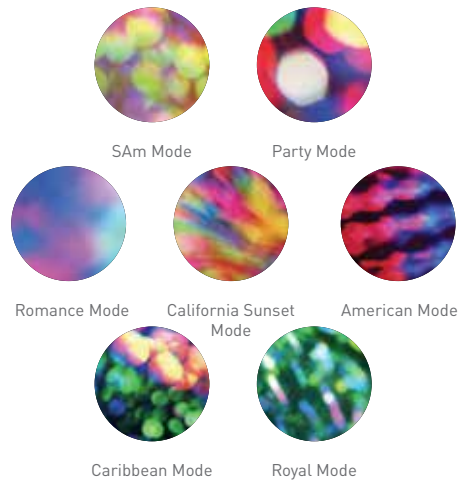

Available Light Shows