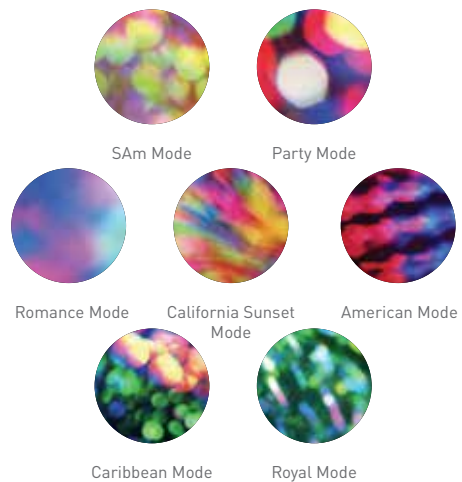

With IntelliBrite 5g combinations of individual colored LEDs are mixed and matched to achieve a vibrant spectrum of colors. These combinations are power sequenced to illuminate and cycle through colors at varying speeds, and in different sequences of color. The result is a virtually endless range of dramatic underwater lighting effects at your command. Poolside nights go from great to spectacular.

- Set one of 5 predetermined fixed colors to match the mood for the evening... and change as desired.
- Select from 7 popular pre-programmed light shows.

INTELLIBRITE® CONTROLLER

UNDERWATER LED POOL LIGHTS CONTROLLER

FEATURES INCLUDE:

- Waterproof Outdoor LED color light controller
- Quick access to all colors and shows
- Convenient hold and recall function
- Illuminated power button

Available Color Modes

Available Light Shows